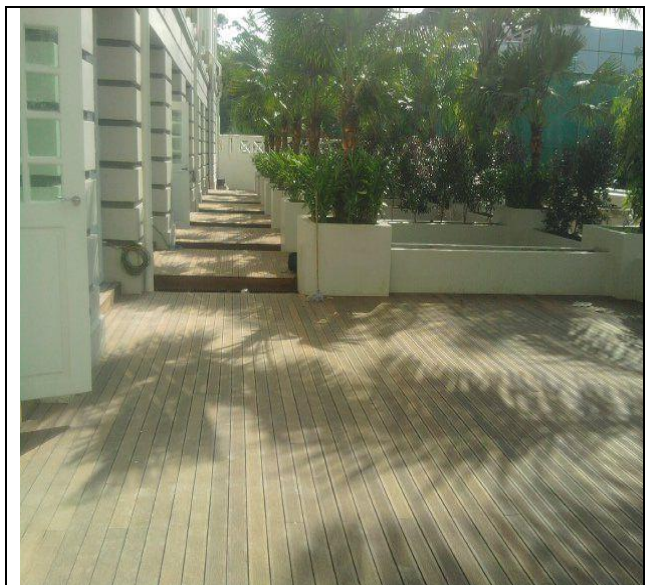

SUPERTIMBER LLP

6 UBI RD 1 WINTECH CENTER #05-12 SINGAPORE

Phone: 65 90154776 Office: 65 6866 3771

Do you dream of having a garden that will WOW your visitors? Using hardwood decking that will last you for the next 20-40 years.

Supertimber Timber is where aesthetic beauty and beautiful functionality meet in perfect harmony. It's as practical as it's pleasing to the eye, an area for dining, entertaining and for children to play on. A real alternative to concrete patios and paving, with balustrading options for both ground level and raised decks. Not only can our decking add to your outdoor living space, it can add to the value of your property too, home or commercial.

Borneo ironwood /ipe decking provides long lasting beautiful results without the use of dangerous chemicals or plastic composites. Supertimber is a premium Borneo hardwood decking provider in Singapore. At Supertimber we offer truly impressive class and style wood decking for long lasting beautiful results.

So, if you want to build a deck for your next home improvement, and would like to see the hardwoods that are available for you new deck,

Features of Supertimber Decking:

- 20 years of outdoor carpentry experience.
- 10 year warranty against material rot and termite.
- Decking design and Specialist consultation.
- Prompt After Sales Support

Palmwood decking at Legend Hotel